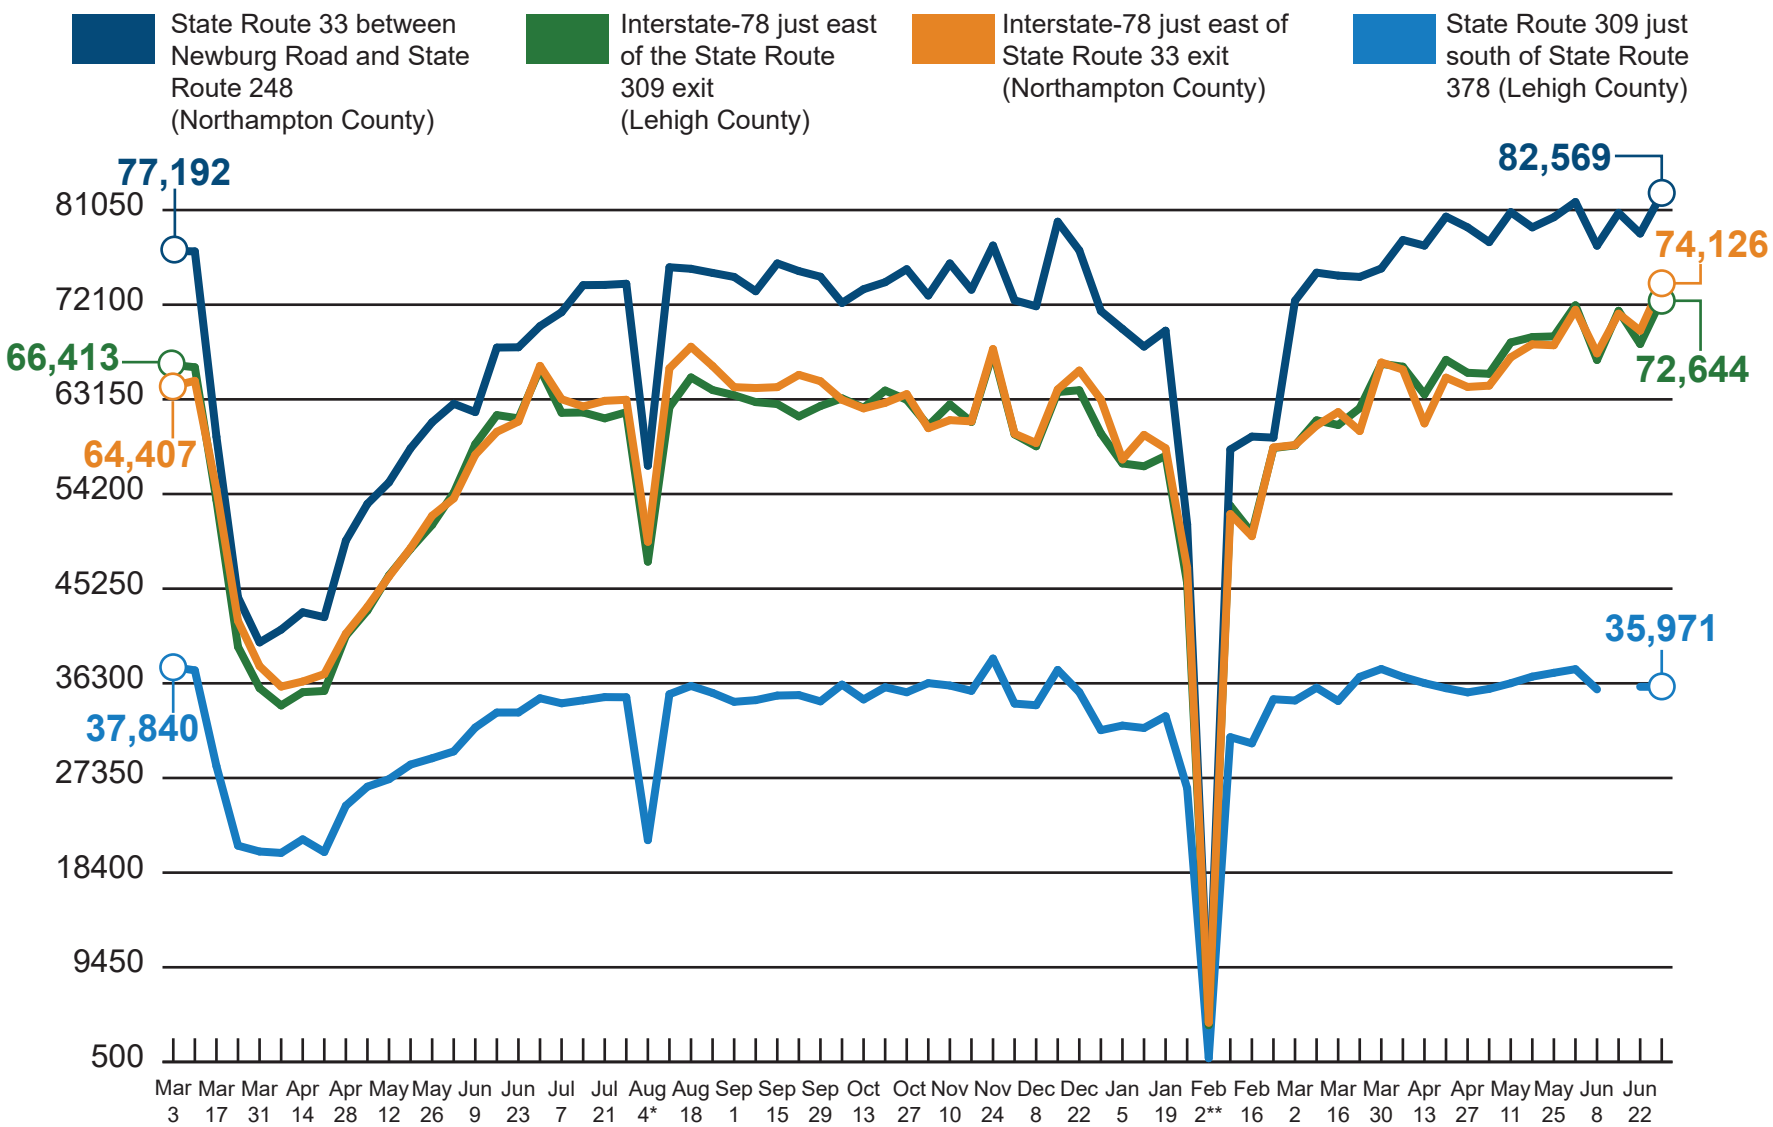

TOTAL VEHICLE TRAFFIC

TOTAL TRUCK TRAFFIC

* August 4 was impacted by Hurricane Isaias

** February 2 was impacted by Winter Storm Orlena