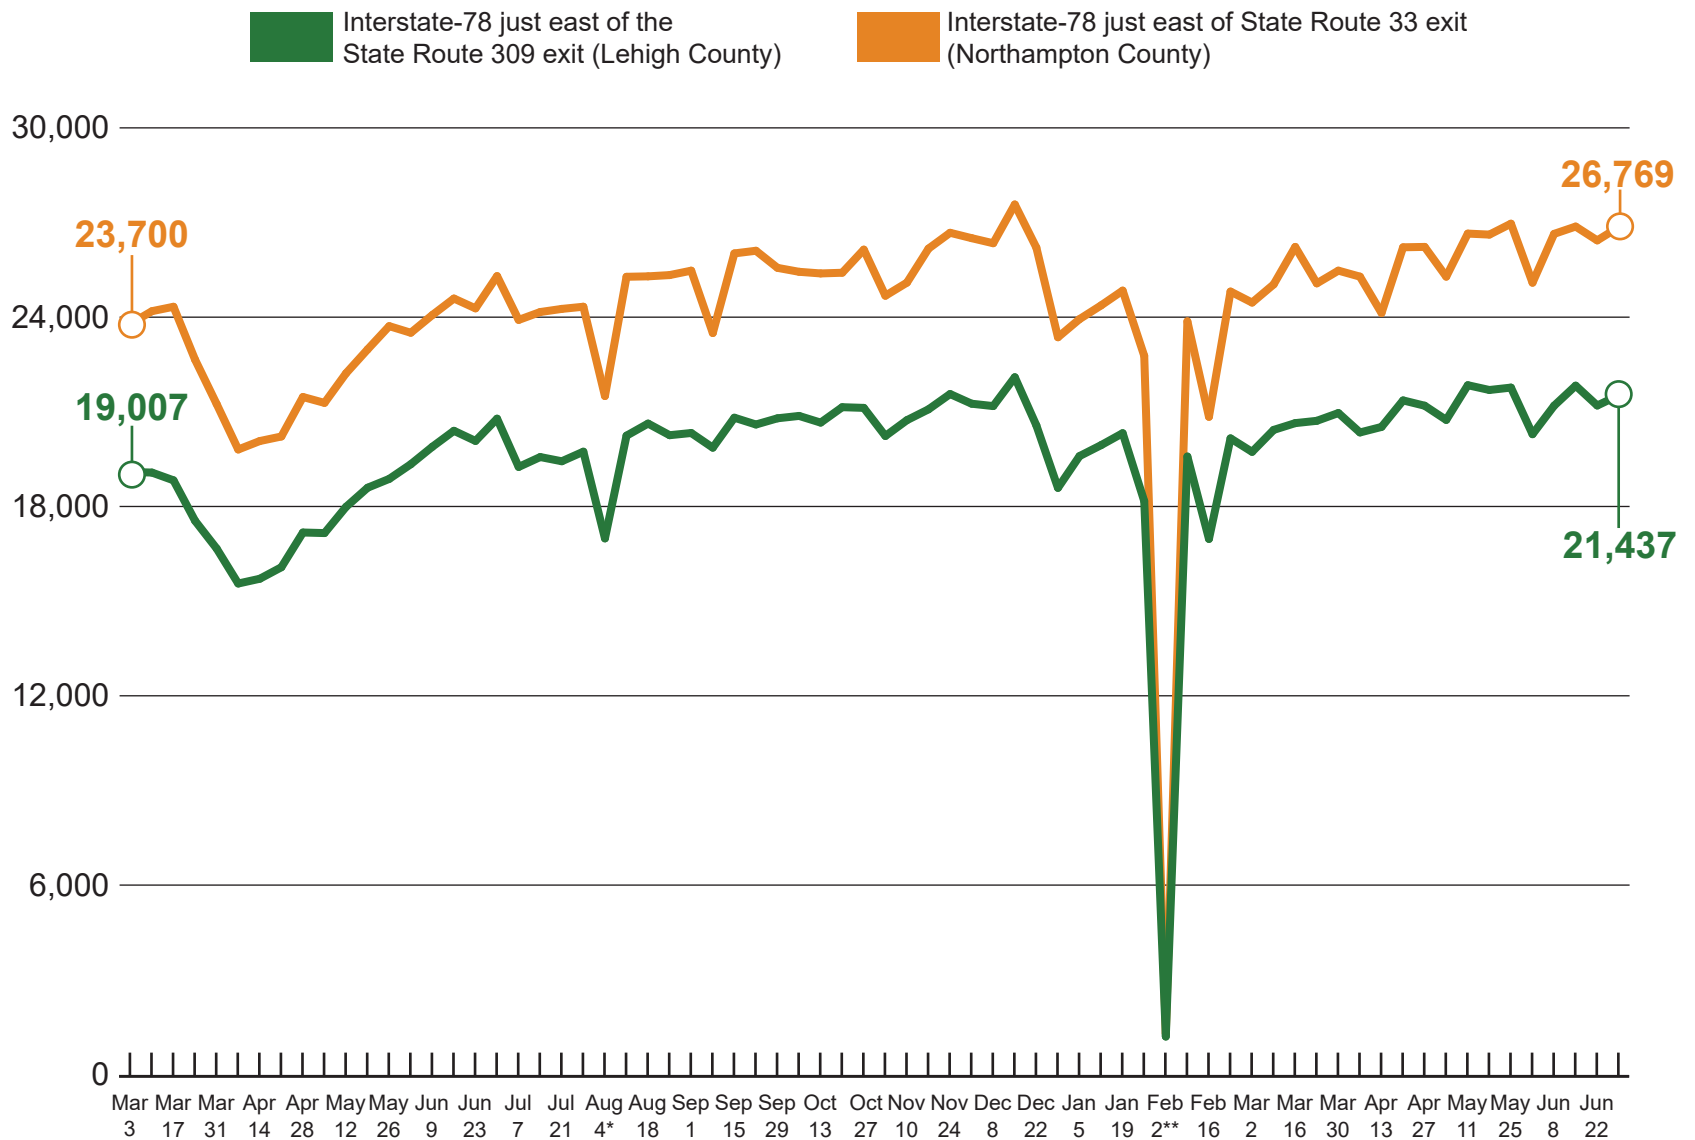

TOTAL VEHICLE TRAFFIC

TOTAL TRUCK TRAFFIC

* August 4 was impacted by Hurricane Isaias

** February 2 was impacted by Winter Storm Orlena